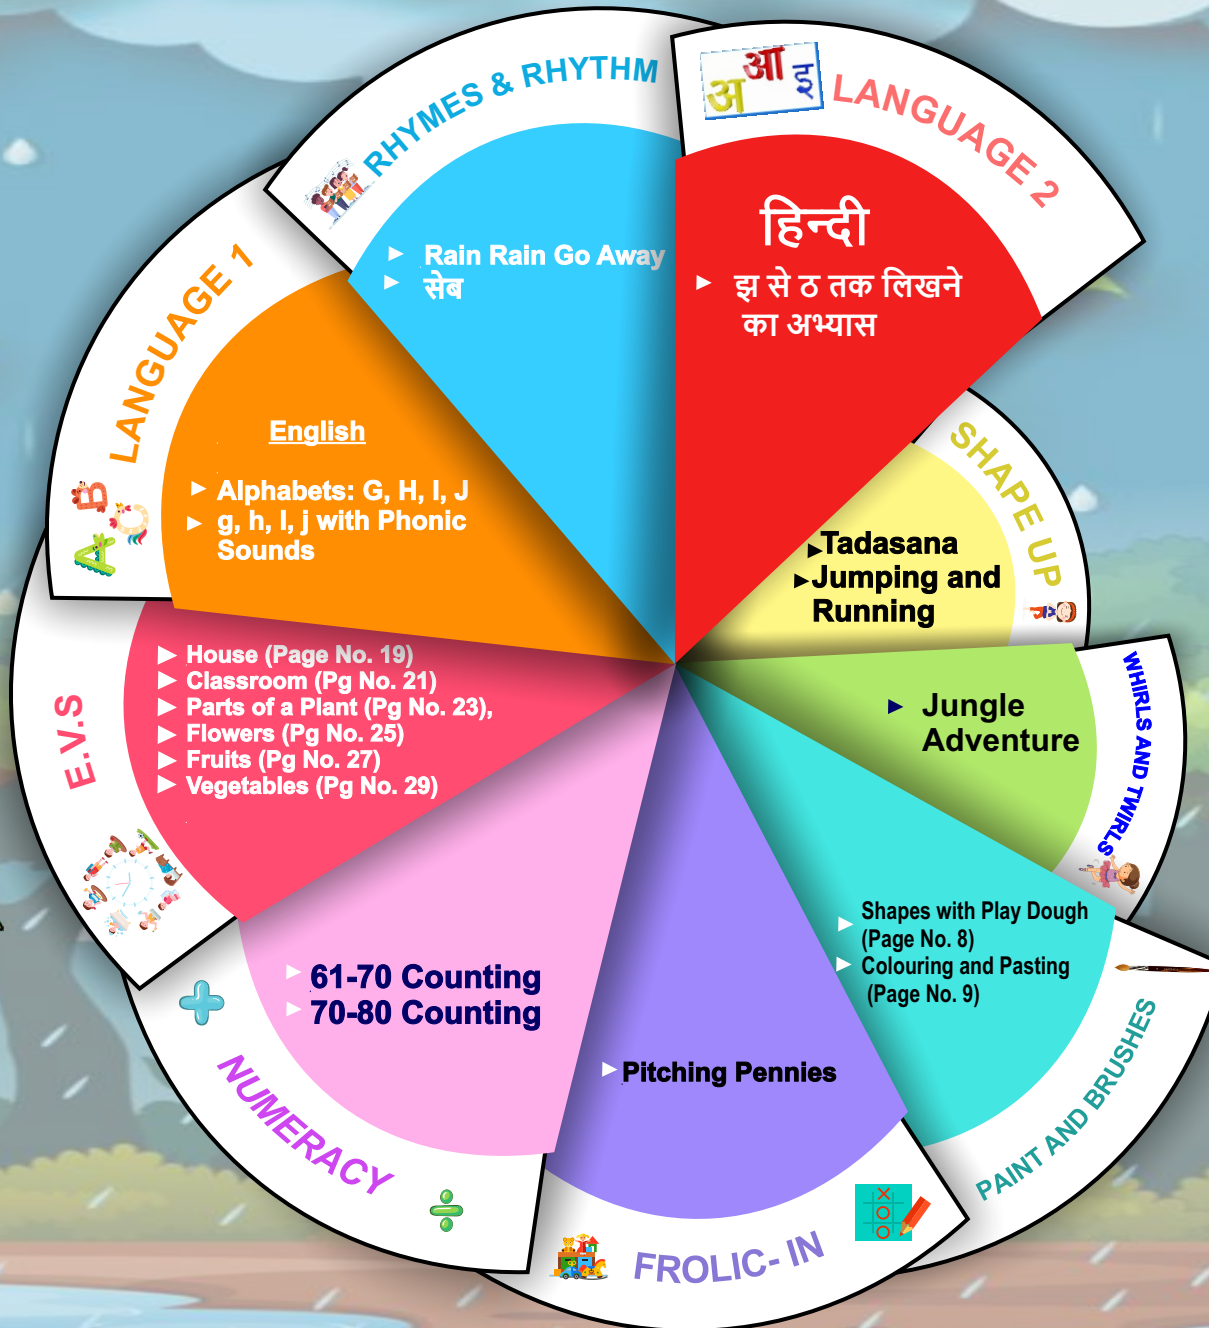

# Month at a Glance (PREP 1)

**July: RAIN FOREST**